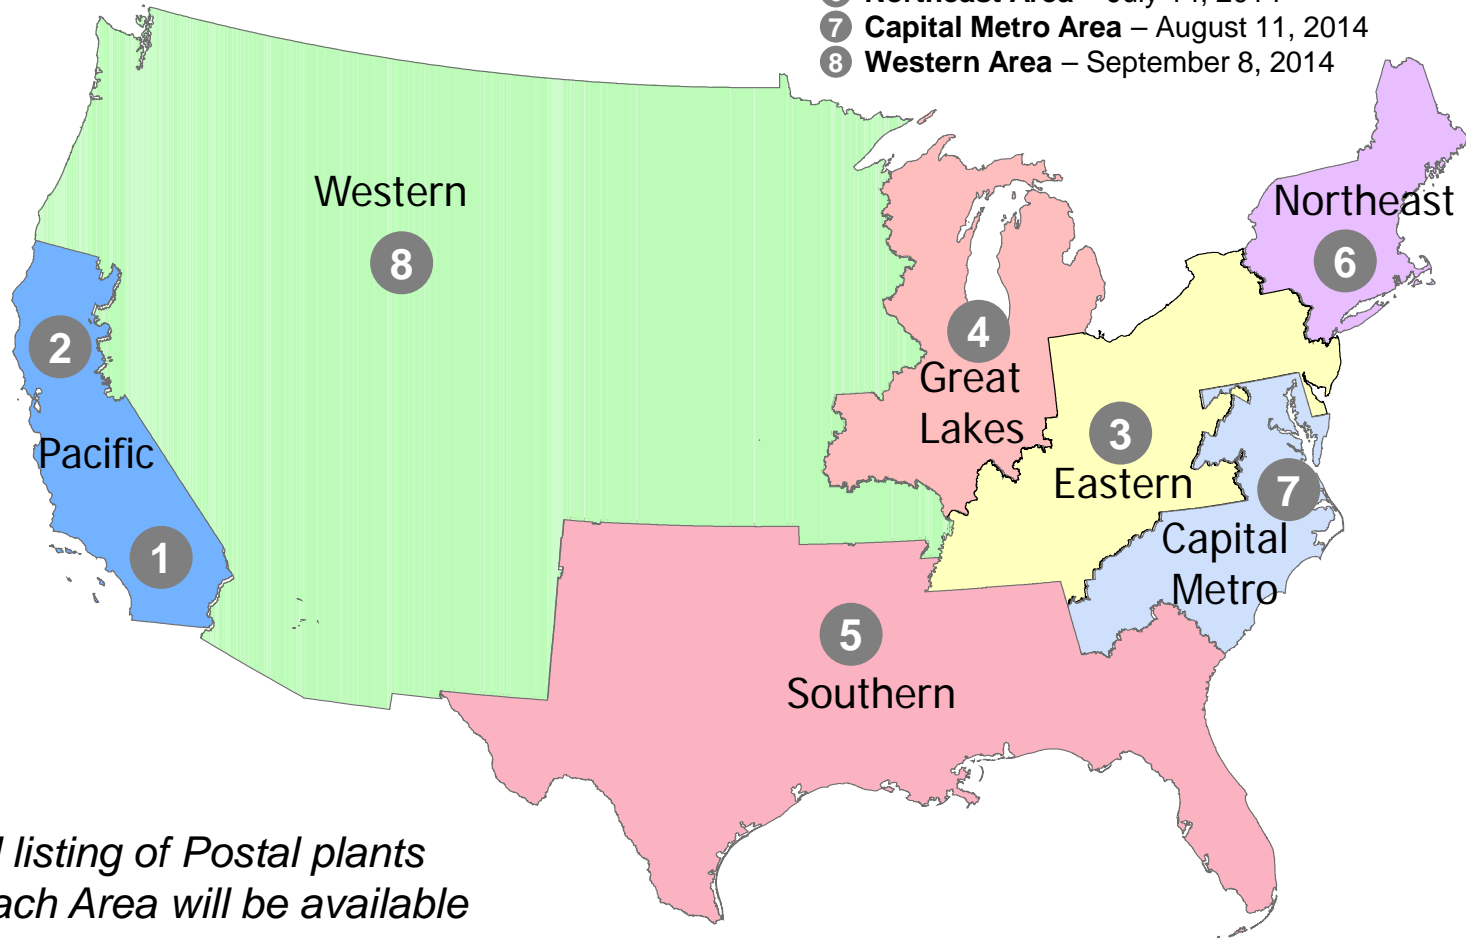

USPS MTEOR Launch Map & Timeline

- 1 Southern Pacific Area – February 3, 2014
- 2 Northern Pacific Area – March 3, 2014
- 3 Eastern Area – April 7, 2014
- 4 Great Lakes Area – May 5, 2014
- 5 Southern Area – June 2, 2014
- 6 Northeast Area – July 14, 2014
- 7 Capital Metro Area – August 11, 2014
- 8 Western Area – September 8, 2014

Detailed listing of Postal plants within each Area will be available closer to their launch date